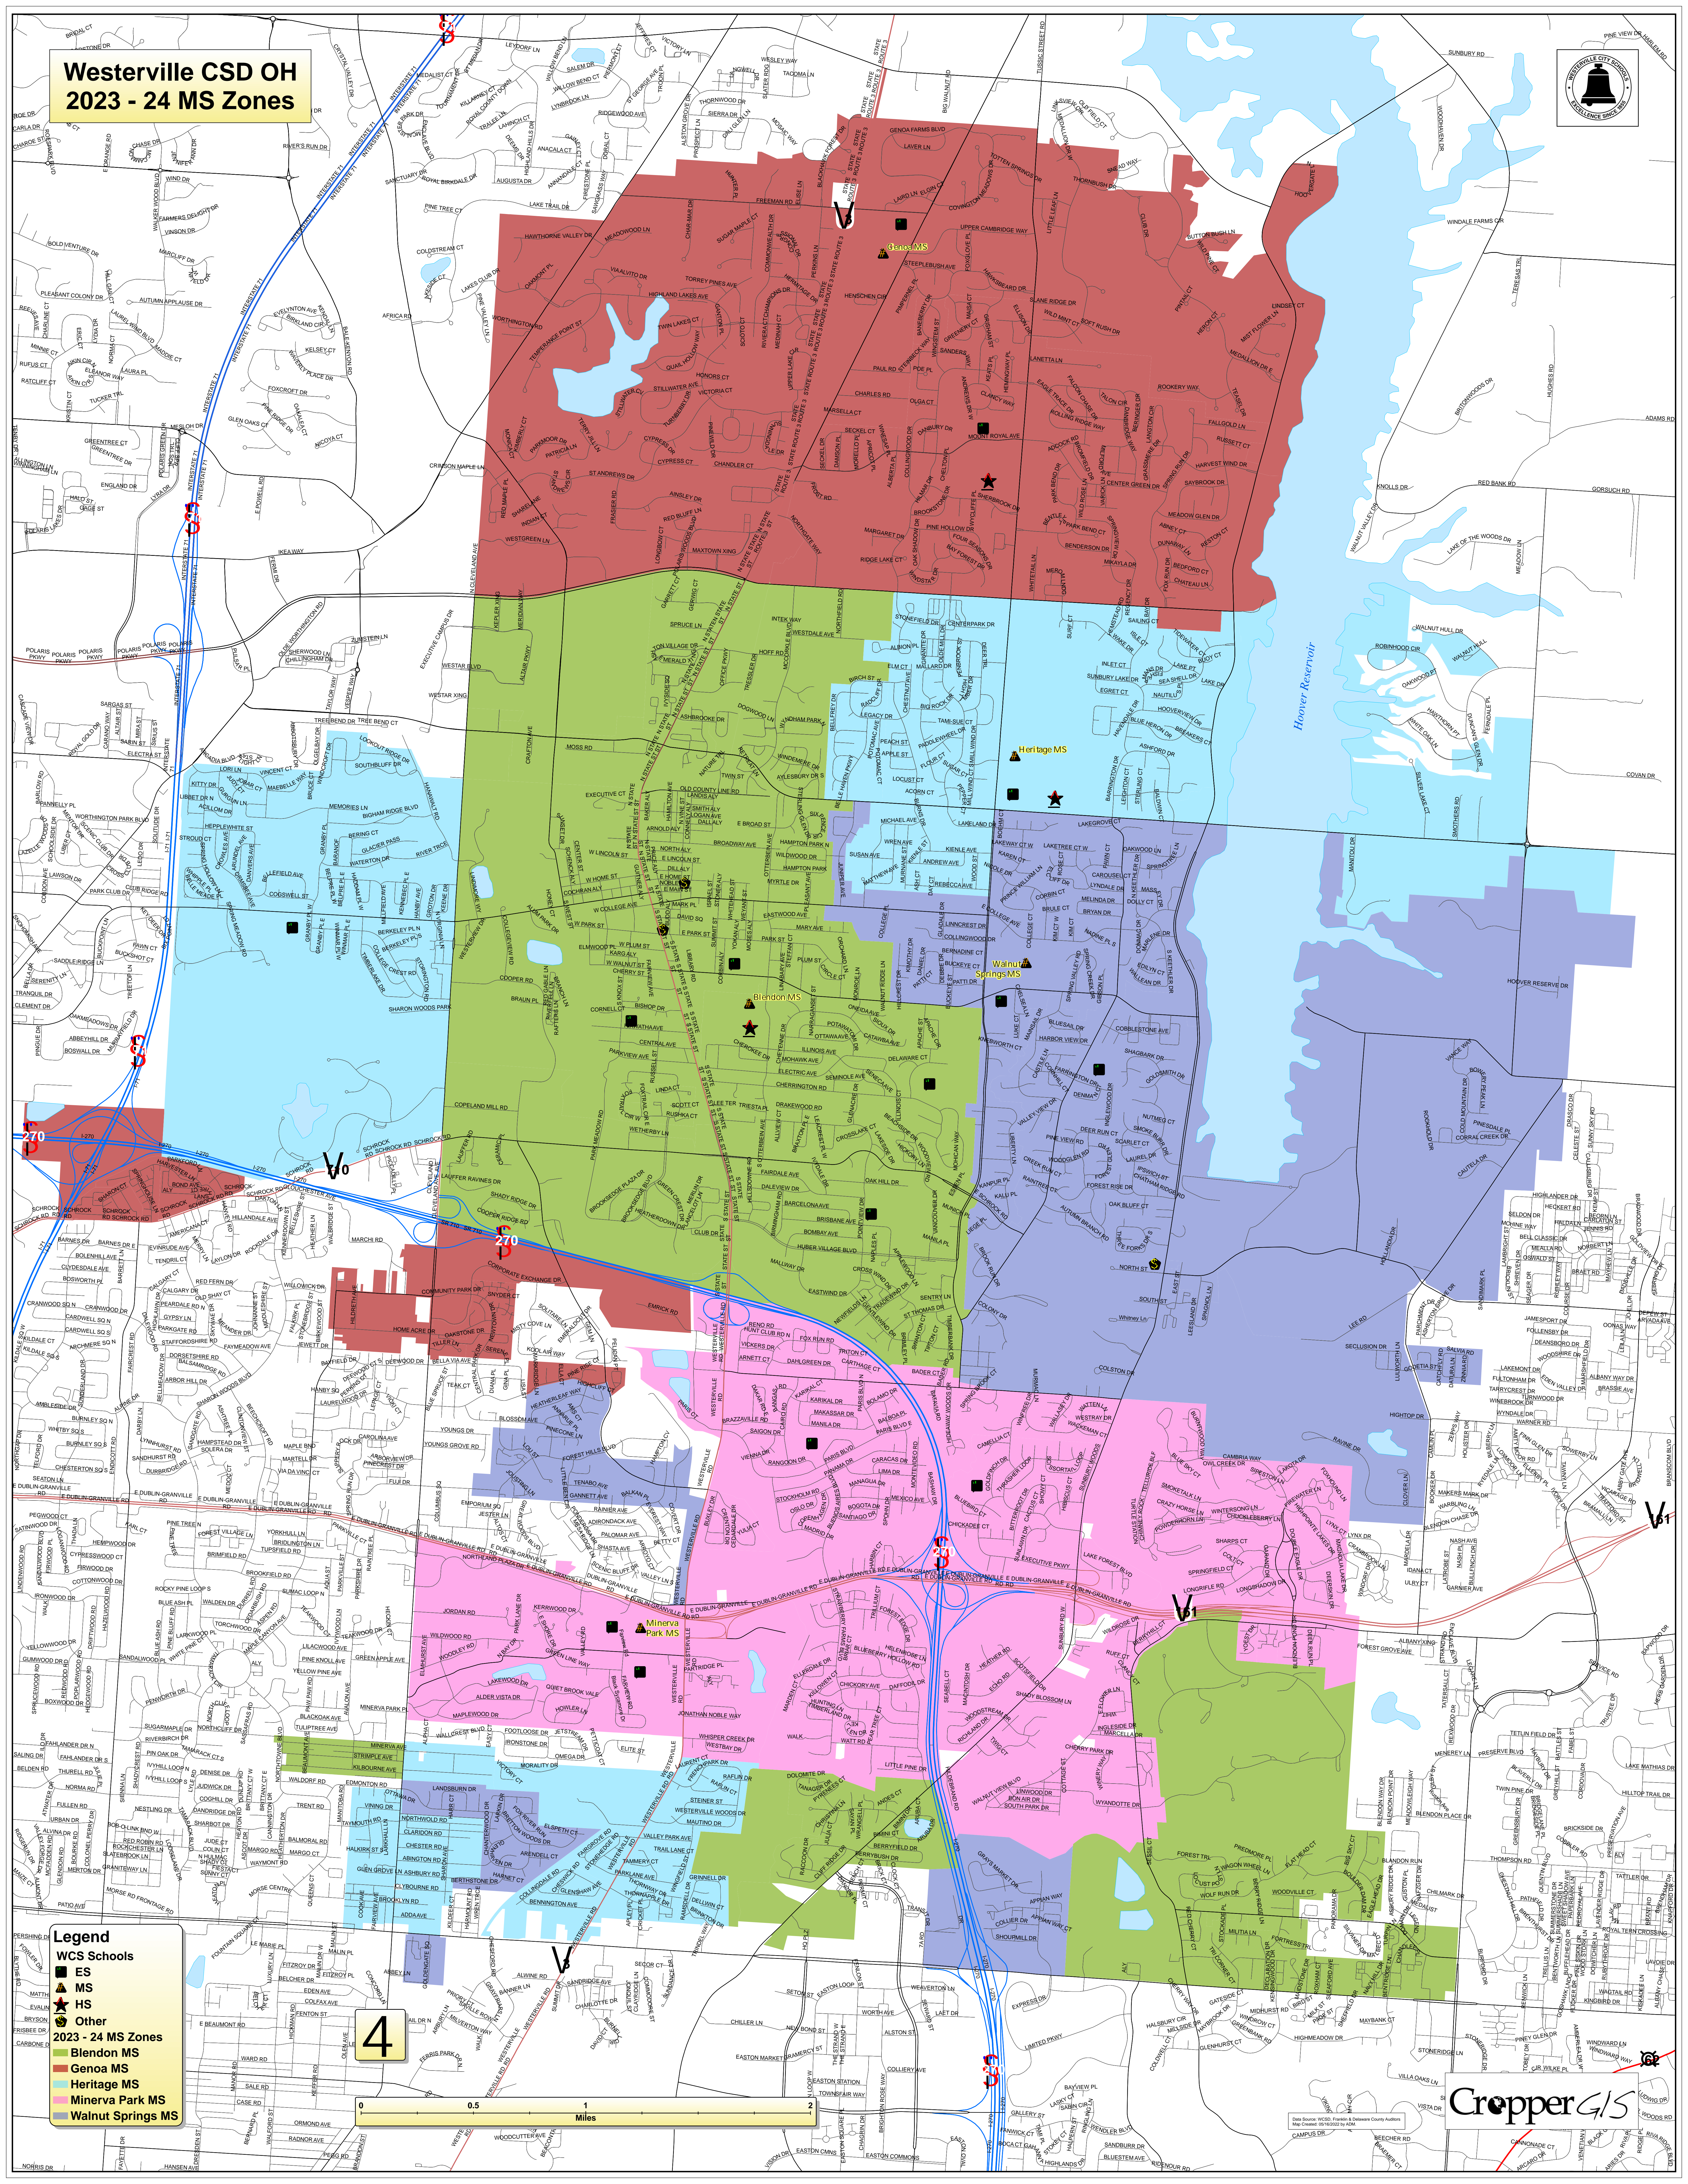

Westerville CSD OH 2023 - 24 MS Zones

Legend

WCS Schools

- ES
- ▲ MS
- ★ HS
- Other

2023 - 24 MS Zones

- Blenden MS
- Genoa MS
- Heritage MS
- Minerva Park MS
- Walnut Springs MS

4

CropperGIS